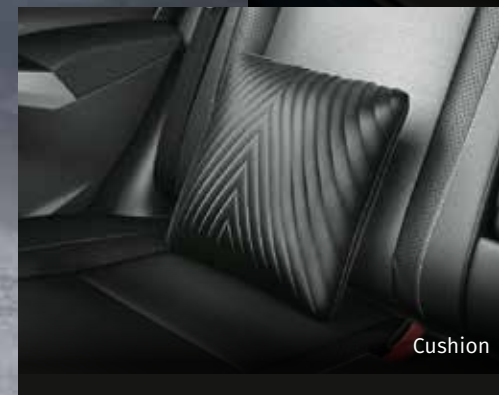

8 | Back Door Garnish

9 | Tail Lamp Garnish – Smoked

10 | Rear Skid Plate – Smoked

All Weather 3D Mat

Mystic Scuff Door Sill Guard

Cushion

Trunk Sill Guard

*Other Accessories Included - Air Purifier, 3D Boot Mat.