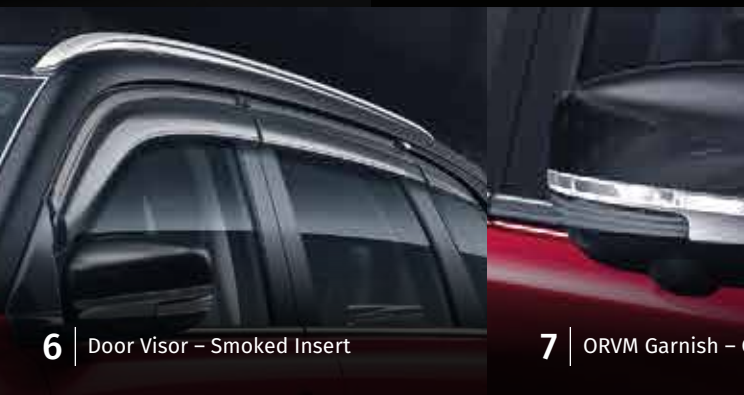

1 | Head Lamp Garnish – Smoked

2 | Body Side Moulding – Smoked

3 | Side Skid Plate – Black + Smoked

4 | Front Skid Garnish – Black

5 | Front Bumper Extender – Smoked

6 | Door Visor – Smoked Insert

7 | ORVM Garnish – Chrome