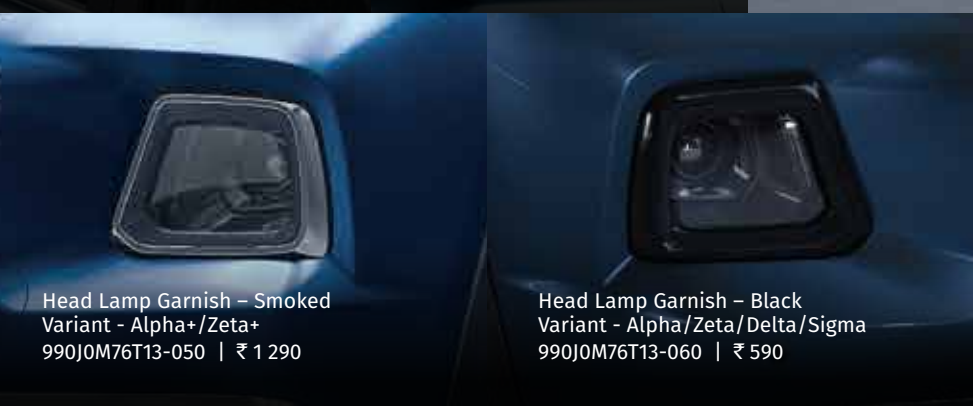

Roof Carrier Rails
Variant - Alpha+/Alpha/Zeta+
78901M76T00 | ₹ 13 990

| EXTERIOR ACCESSORIES

This new breed of SUVs makes a strong first impression wherever it goes with these premium and luxurious exterior accessories.

Side Step
71601M76TX0 | ₹ 13 990

Door Visor
990J0M76TQ0-010 | ₹ 1 790

Door Visor – Smoked Insert
Variant - Alpha+/Zeta+
990J0M76TQ0-040 | ₹ 3 390

Head Lamp Garnish – Smoked
Variant - Alpha+/Zeta+
990J0M76T13-050 | ₹ 1 290