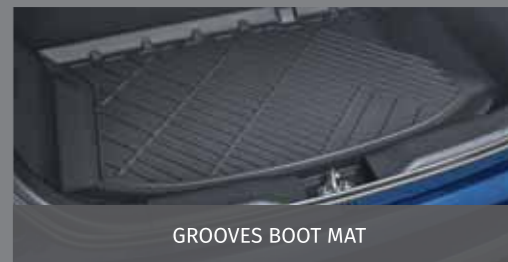

GROOVES BOOT MAT

Other accessories available - Body Side Moulding, Body Cover

NEW ACCESSORIES

NEW ACCESSORIES

PREMIUM DUAL GATHERING
Alpha/Zeta/Delta 990J0M66RB8-030 ₹ 8,290 ■

BEST SEATS ON THE STREETS

While it looks tough from the outside, you have every opportunity to amp up the style quotient of your New Ignis on the inside too. Choose from a collection of exquisite seat covers. Be trendy. Be comfortable. No matter where the road takes you.