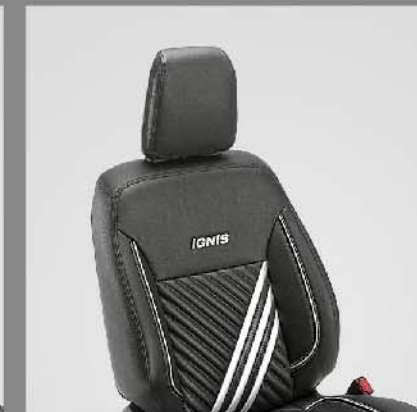

TRIAD IMPRESSION CROSS FINISH
Alpha/Zeta/Delta 990J0M66RB3-210 ₹6,410
Sigma 990J0M66RB3-220 ₹6,300 ●