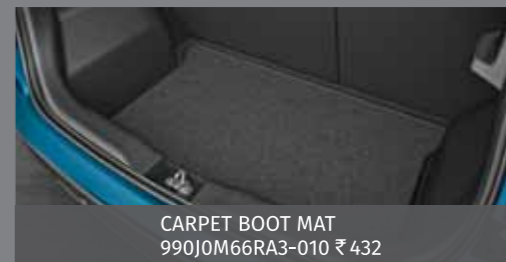

GROOVES CARPET MAT
75901M66R30 ₹ 2,076

PREMIUM CARPET MAT
75901M85S10 ₹ 2,890

DESIGNER MAT - BLUE
75901M66RC0 ₹ 1,890

BLACK MAT
75901M66RB0-QJ1 ₹ 1,990

TRANSPARENT MAT
75901M66RB0-QJ2 ₹ 1,790

CARPET BOOT MAT
990J0M66RA3-010 ₹ 432