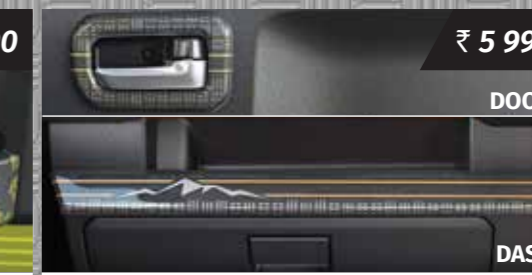

₹ 5 990

DASH AND DOOR
SUMMIT SEEKER (ALPHA)

990J0M80TPJ-050