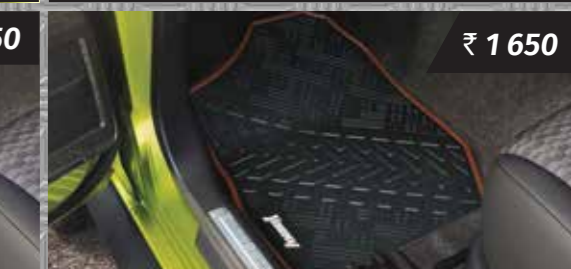

₹ 1 650

DESIGNER MAT - TREAD METAL (AT)

75901M80TB0