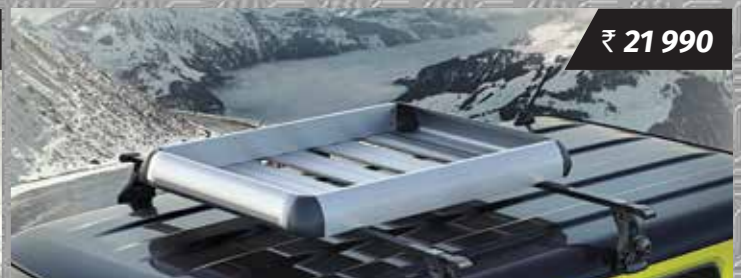

₹ 14 990

**ROOF CARRIER – BICYCLE STAND**

9917B-78R00

₹ 21 990

**ROOF CARRIER – BASKET**

99177-78R00

₹ 2 500

SIDE DOOR