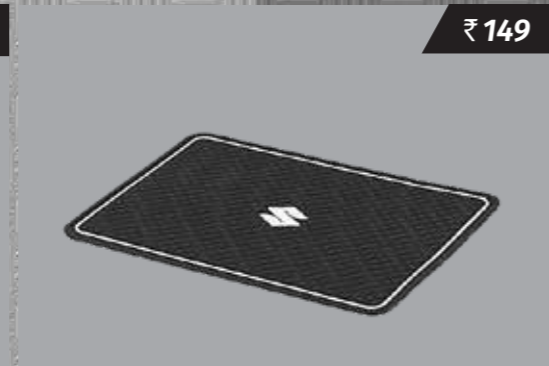

990J0M999S0-120

₹ 2 499

**2-IN-1 VACUUM CLEANER + AIR INFLATOR**

990J0M99923-060

₹ 349

**DUAL PORT FAST CHARGER AND 3-IN-1 CABLE CHARGER**

990J0M999M3-480 | 990J0M999M3-470

₹ 149