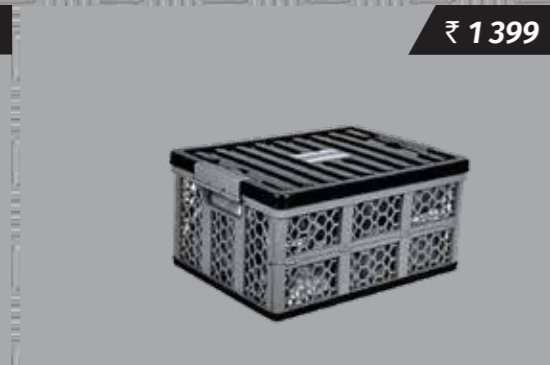

## UTILITY ACCESSORIES

₹ 3 790

**NEXA COMFORT COLLECTION**

990J0M999TE-141

₹ 1 399

**HARD BOX TRUNK ORGANIZER**

990J0M999L8-190

₹ 920