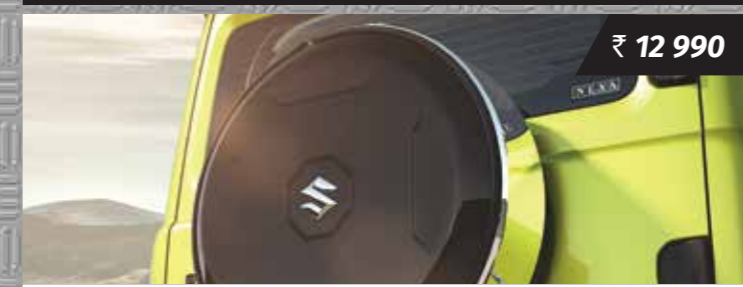

BONNET

**PREMIUM GRAPHICS – SUMMIT SEEKER**

990J0M80TJ2-010

₹ 3 400

SIDE DOOR

BONNET

**PREMIUM GRAPHICS – FOREST TRAIL**

990J0M80TJ2-030