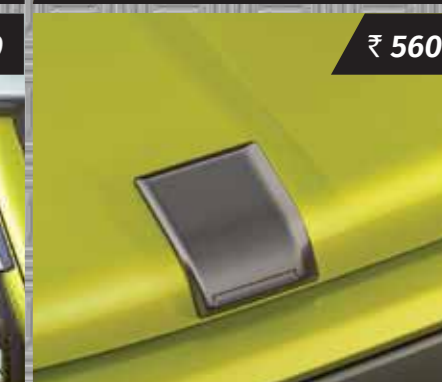

₹ 560

HOOD PAINTED GARNISH

990J0M80T13-050

Other available accessory - Front Parking Assist System