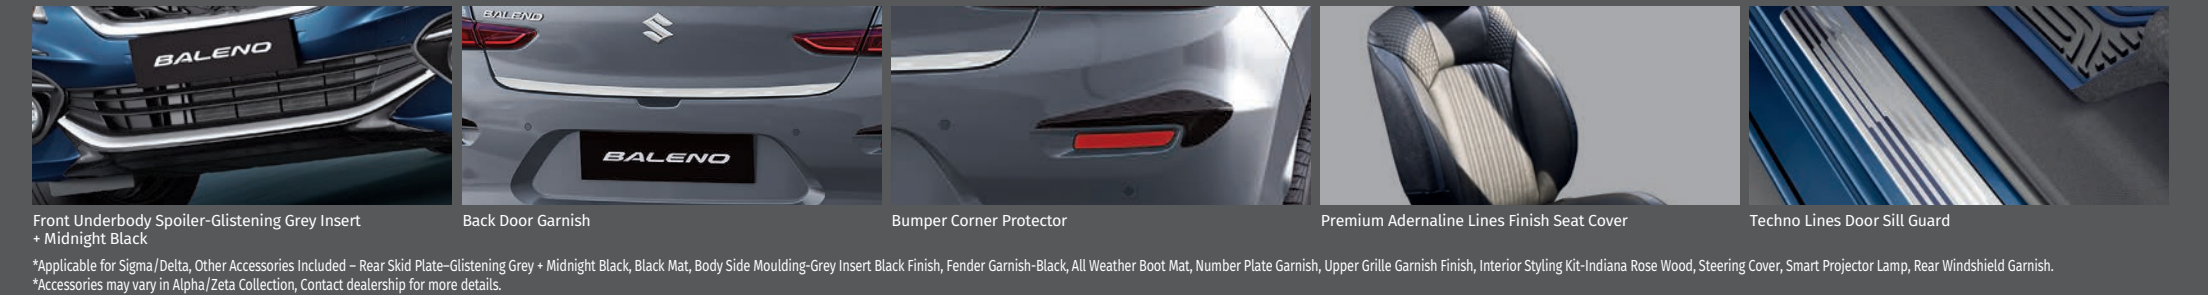

- Front Underbody Spoiler-Glistening Grey Insert + Midnight Black
- Back Door Garnish
- Bumper Corner Protector
- Premium Adrenaline Lines Finish Seat Cover
- Techno Lines Door Sill Guard

990J0M55TTE-010 (D/S) ₹ 22 790
990J0M55TTE-030 (Z/A) ₹ 17 890